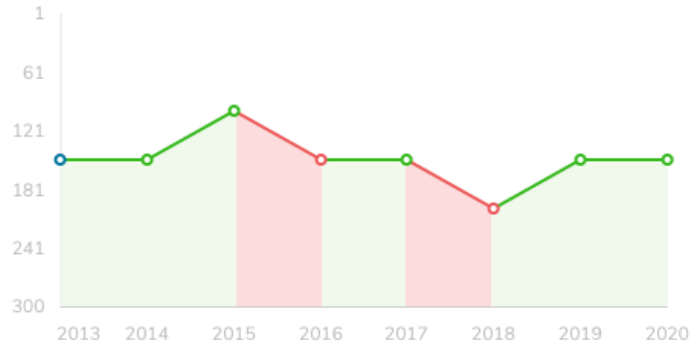

## Ranking Criteria

Academic Reputation: 68.2

Employer Reputation: 62

H-index Citations: 61.4

Citations per Paper: 76.6

QS World University Ranking  
#=169

QS WUR By Subject Ranking  
#151-200

World University Rankings by Subject  
Environmental Studies

Chart

Data

Starting Rank   Ranked Higher   Ranked Lower