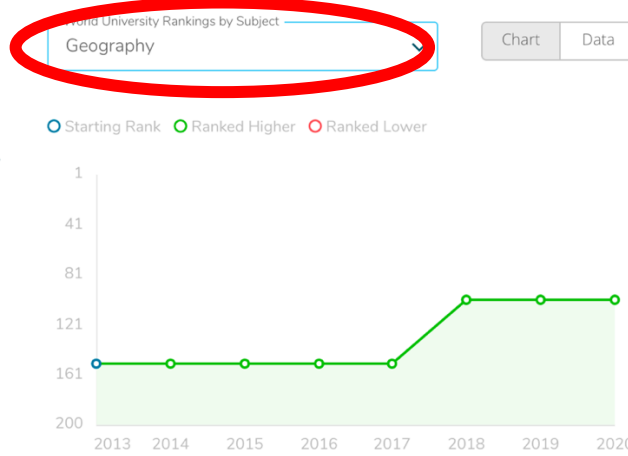

## Ranking Criteria

Academic Reputation: 75.2

Employer Reputation: 61.9

H-index Citations: 80.8

Citations per Paper: 85.4

QS World University Ranking  
#=169

QS WUR By Subject Ranking  
#101-150

Chart

Data

Starting Rank   Ranked Higher   Ranked Lower