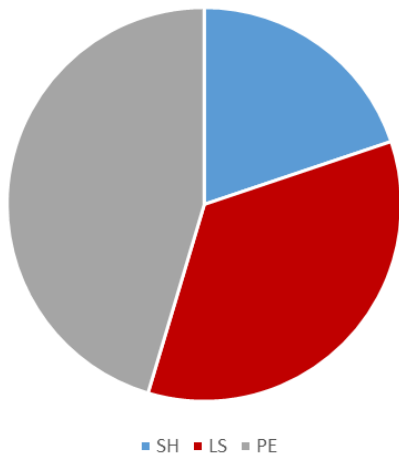

SH5 Cultures and Cultural Production

SH6 The Study of the Human Past

ERC StG/CoG/AdG per panel
all over Europe (2007-2017)

ERC StG/CoG/AdG per panel
in Switzerland (2007-2017)

This is what we want!

Support services to applicants