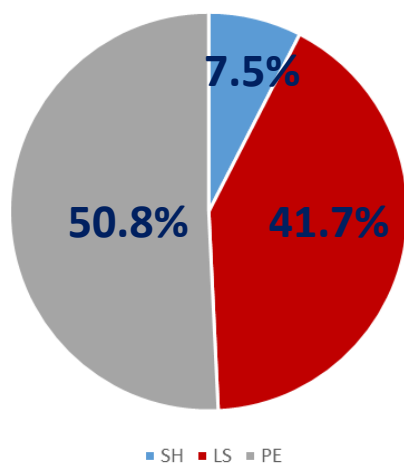

Distribution of the ERC StG/CoG/AdG / panel all over Europe (2007-2017)

Distribution of the ERC StG/CoG/AdG / panel in Switzerland (2007-2017)

Source: ERC website ([statistics](#))

➤ **1549 ERC Stg/CoG/AdG awarded to SH (2000-2017)**