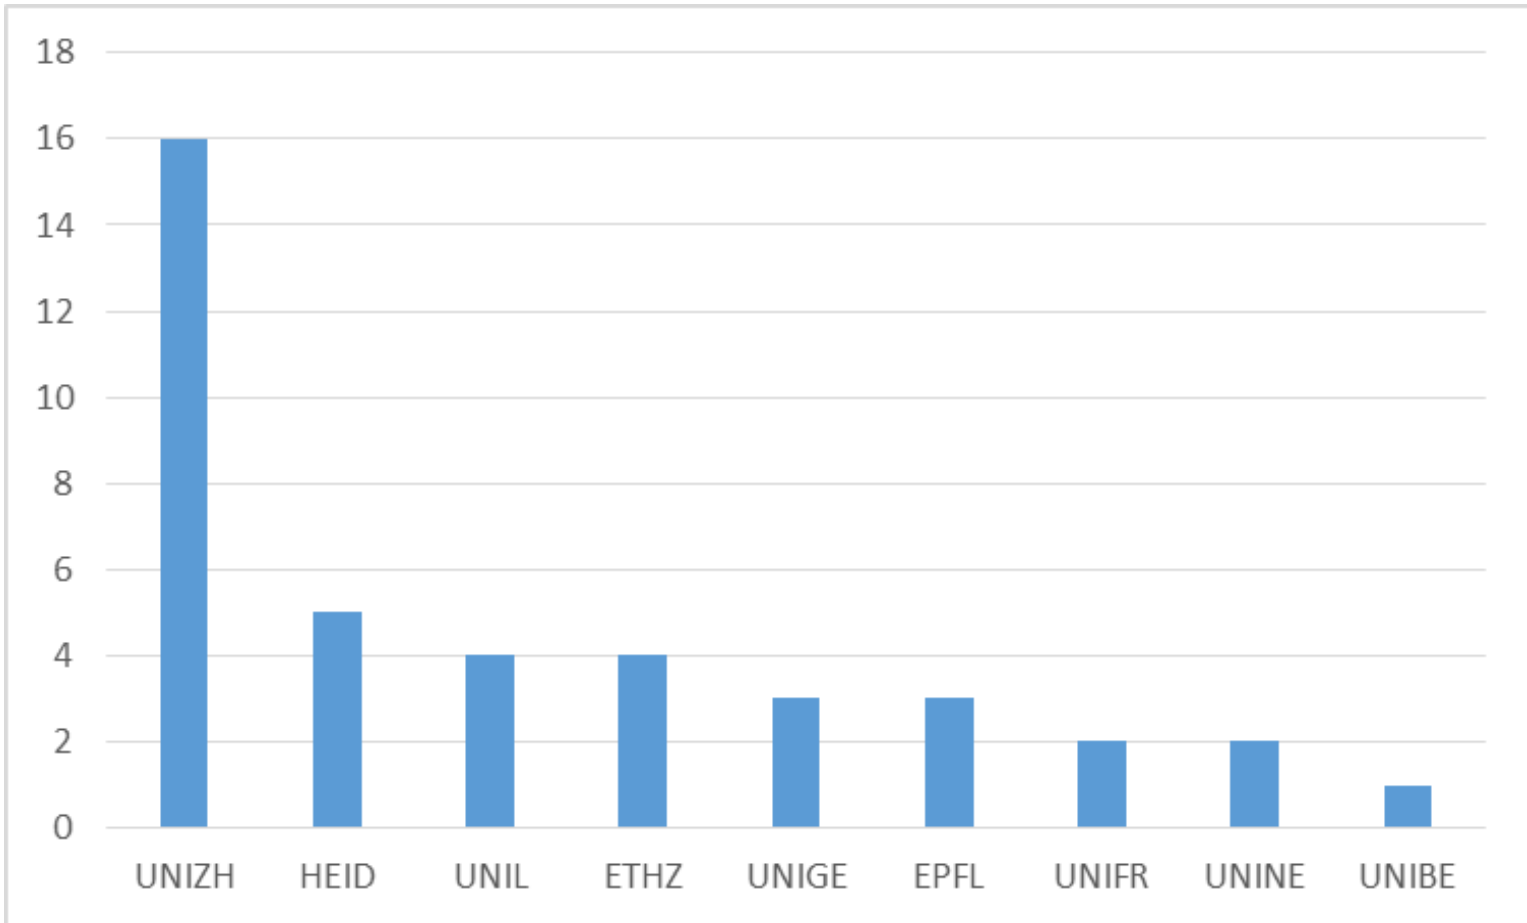

➤ **1549 ERC Stg/CoG/AdG awarded to SH (2000-2017)**

➤ **40 awarded to researchers hosted by CH institutions**