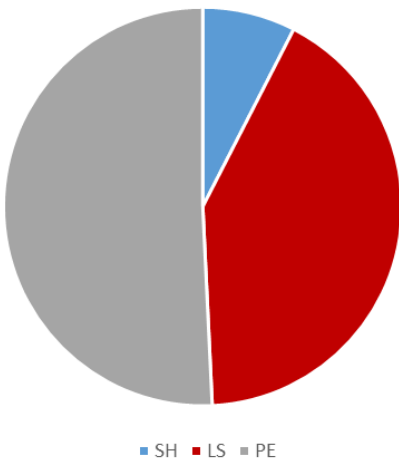

SH5 Cultures and Cultural Production

SH6 The Study of the Human Past

ERC StG/CoG/AdG per panel
all over Europe (2007-2017)

ERC StG/CoG/AdG per panel
in Switzerland (2007-2017)

This is what we want!

Support services to applicants